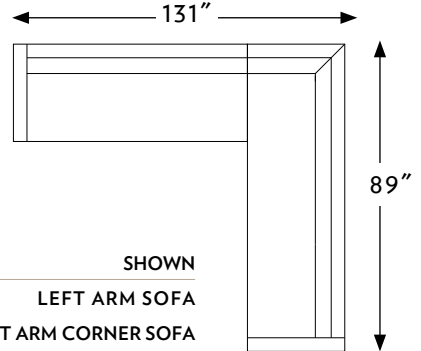

THE BALANCE

649 BALANCE | 1:150 SCALE SHOWN

64934 LEFT ARM SOFA
64931 RIGHT ARM CORNER SOFA

  64909 | CORNER CHAIR TOTAL W40" D40" H37" SEAT W24" D24" H19" ARMS --- --- ---	 64910 | ARM CHAIR TOTAL W40" D40" H37" SEAT W31" D24" H19" ARMS --- --- H24"	 64911 | RIGHT ARM CHAIR TOTAL W36" D40" H37" SEAT W31" D24" H19" ARMS --- --- H24"	 64912 | LEFT ARM CHAIR TOTAL W36" D40" H37" SEAT W31" D24" H19" ARMS --- --- H24"	 64913 | ARMLESS CHAIR TOTAL W32" D40" H37" SEAT W31" D24" H19" ARMS --- --- ---	 64920 | LOVESEAT TOTAL W71" D40" H37" SEAT W63" D24" H19" ARMS --- --- H24"
  64921 | RIGHT ARM LOVESEAT TOTAL W67" D40" H37" SEAT W63" D24" H19" ARMS --- --- H24"	 64922 | LEFT ARM LOVESEAT TOTAL W67" D40" H37" SEAT W63" D24" H19" ARMS --- --- H24"	 64923 | ARMLESS LOVESEAT TOTAL W64" D40" H37" SEAT W63" D24" H19" ARMS --- --- ---	 64930 | SOFA TOTAL W95" D40" H37" SEAT W87" D24" H19" ARMS --- --- H24"	 64931 | R ARM CORNER SOFA TOTAL W89" D40" H37" SEAT W73" D24" H19" ARMS --- --- H24"	 64932 | L ARM CORNER SOFA TOTAL W89" D40" H37" SEAT W73" D24" H19" ARMS --- --- H24"
  64933 | RIGHT ARM SOFA TOTAL W91" D40" H37" SEAT W87" D24" H19" ARMS --- --- H24"	 64934 | LEFT ARM SOFA TOTAL W91" D40" H37" SEAT W87" D24" H19" ARMS --- --- H24"	 64935 | APT SOFA TOTAL W81" D40" H37" SEAT W73" D24" H19" ARMS --- --- H24"	 64936 | RIGHT ARM APT SOFA TOTAL W77" D40" H37" SEAT W73" D24" H19" ARMS --- --- H24"	 64937 | LEFT ARM APT SOFA TOTAL W77" D40" H37" SEAT W73" D24" H19" ARMS --- --- H24"	 64938 | ARMLESS APT SOFA TOTAL W73" D40" H37" SEAT W73" D24" H19" ARMS --- --- ---
  64939 | ARMLESS SOFA TOTAL W88" D40" H37" SEAT W88" D24" H19" ARMS --- --- ---	 64965 | CHAISE TOTAL W40" D64" H37" SEAT W32" D47" H19" ARMS --- --- H24"	 64966 | RIGHT ARM CHAISE TOTAL W36" D64" H37" SEAT W32" D47" H19" ARMS --- --- H24"	 64967 | LEFT ARM CHAISE TOTAL W36" D64" H37" SEAT W32" D47" H19" ARMS --- --- H24"	 64968 | ARMLESS CHAISE TOTAL W33" D64" H37" SEAT W32" D47" H19" ARMS --- --- ---	 64971 | RIGHT BUMPER TOTAL W41" D85" H37" SEAT W23" D69" H19" ARMS --- --- ---
  64972 | LEFT BUMPER TOTAL W41" D85" H37" SEAT W23" D69" H19" ARMS --- --- ---	 64980 | LARGE SOFA TOTAL W106" D40" H37" SEAT W98" D24" H19" ARMS --- --- H24"	 64981 | R ARM LARGE SOFA TOTAL W102" D40" H37" SEAT W98" D24" H19" ARMS --- --- H24"	 64982 | L ARM LARGE SOFA TOTAL W102" D40" H37" SEAT W98" D24" H19" ARMS --- --- H24"	 64983 | LARGE ARMLESS SOFA TOTAL W99" D40" H37" SEAT W98" D24" H19" ARMS --- --- ---	 64986 | R ARM LG CORNERSOFA TOTAL W103" D40" H37" SEAT W83" D24" H19" ARMS --- --- H24"
  64987 | L ARM LG CORNER SOFA TOTAL W103" D40" H37" SEAT W83" D24" H19" ARMS --- --- H24"