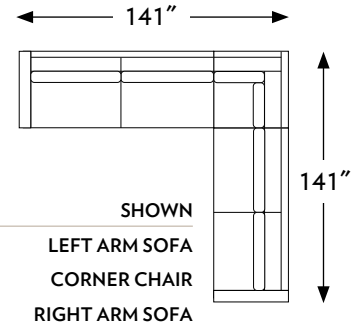

THE EXTRA DEEP WIDE ARM BIG EASY WITH KIDNEY PILLOW

63834
63809
63833

638 EXTEA DEEP WIDE ARM BIG EASY WITH KIDNEY PILLOW | 1:150 SCALE SHOWN

63809	CORNER CHAIR
TOTAL	W44" D44" H33"
SEAT	W24" D23" H19"
ARMS	--- --- 23"