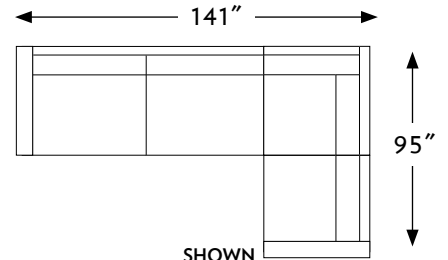

## WIDTH

## DEPTH

# THE EXTRA DEEP WIDE ARM BIG EASY

637 EXTEA DEEP WIDE ARM BIG EASY 1:150 SCALE SHOWN

63734

LEFT ARM SOFA

63731

RIGHT ARM SM CORNER SOFA

63709	CORNER CHAIR
TOTAL	W40" D44" H33"
SEAT	W24" D28" H19"
ARMS	--- --- 23"