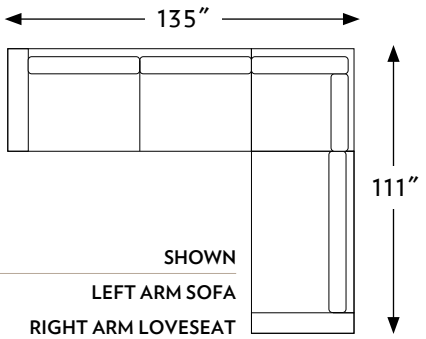

THE CURVE

645 CURVE

1:150 SCALE SHOWN

64534
64521

SHOWN
LEFT ARM SOFA
RIGHT ARM LOVESEAT

  64509 CORNER CHAIR TOTAL W40" D40" H37" SEAT W24" D24" H19" ARMS --- --- ---	 64510 CHAIR TOTAL W48" D40" H37" SEAT W31" D24" H19" ARMS --- --- H29"	 64511 R ARM CHAIR TOTAL W40" D40" H37" SEAT W31" D24" H19" ARMS --- --- H29"	 64512 L ARM CHAIR TOTAL W40" D40" H37" SEAT W31" D24" H19" ARMS --- --- H29"	 64513 ARMLESS CHAIR TOTAL W32" D40" H37" SEAT W31" D24" H19" ARMS --- --- ---	 64520 LOVESEAT TOTAL W79" D40" H37" SEAT W63" D24" H19" ARMS --- --- H29"
  64521 R ARM LOVESEAT TOTAL W71" D40" H37" SEAT W63" D24" H19" ARMS --- --- H29"	 64522 L ARM LOVESEAT TOTAL W71" D40" H37" SEAT W63" D24" H19" ARMS --- --- H29"	 64523 ARMLESS LOVESEAT TOTAL W64" D40" H37" SEAT W63" D24" H19" ARMS --- --- ---	 64530 SOFA TOTAL W103" D40" H37" SEAT W87" D24" H19" ARMS --- --- H29"	 64531 SMR ARM CORNER SOFA TOTAL W93" D40" H37" SEAT W68" D24" H19" ARMS --- --- H29"	 64532 SML ARM CORNER SOFA TOTAL W93" D40" H37" SEAT W68" D24" H19" ARMS --- --- H29"
  64533 R ARM SOFA TOTAL W95" D40" H37" SEAT W87" D24" H19" ARMS --- --- H29"	 64534 L ARM SOFA TOTAL W95" D40" H37" SEAT W87" D24" H19" ARMS --- --- H29"	 64535 APT SOFA TOTAL W89" D40" H37" SEAT W73" D24" H19" ARMS --- --- H29"	 64536 R ARM APT SOFA TOTAL W81" D40" H37" SEAT W73" D24" H19" ARMS --- --- H29"	 64537 L ARM APT SOFA TOTAL W81" D40" H37" SEAT W73" D24" H19" ARMS --- --- H29"	 64538 ARMLESS APT SOFA TOTAL W73" D40" H37" SEAT W73" D24" H19" ARMS --- --- ---
  64539 ARMLESS SOFA TOTAL W88" D40" H37" SEAT W88" D24" H19" ARMS --- --- ---	 64560 XL CHAISE TOTAL W60" D70" H37" SEAT W44" D53" H19" ARMS --- --- H29"	 64561 XL R ARM CHAISE TOTAL W52" D70" H37" SEAT W44" D53" H19" ARMS --- --- H29"	 64562 XL L ARM CHAISE TOTAL W52" D70" H37" SEAT W44" D53" H19" ARMS --- --- H29"	 64563 XL ARMLESS CHAISE TOTAL W44" D70" H37" SEAT W44" D53" H19" ARMS --- --- ---	 64565 CHAISE TOTAL W48" D64" H37" SEAT W32" D47" H19" ARMS --- --- H29"
  64566 R ARM CHAISE TOTAL W40" D64" H37" SEAT W32" D47" H19" ARMS --- --- H29"	 64567 L ARM CHAISE TOTAL W40" D64" H37" SEAT W32" D47" H19" ARMS --- --- H29"	 64568 ARMLESS CHAISE TOTAL W33" D64" H37" SEAT W32" D47" H19" ARMS --- --- ---	 64571 R BUMPER TOTAL W41" D85" H37" SEAT W23" D69" H19" ARMS --- --- H29"	 64572 L BUMPER TOTAL W41" D85" H37" SEAT W23" D69" H19" ARMS --- --- H29"	 64580 LARGE SOFA TOTAL W114" D40" H37" SEAT W98" D24" H19" ARMS --- --- H29"
  64581 R ARM LARGE SOFA TOTAL W106" D40" H37" SEAT W98" D24" H19" ARMS --- --- H29"	 64582 L ARM LARGE SOFA TOTAL W106" D40" H37" SEAT W98" D24" H19" ARMS --- --- H29"	 64583 LARGE ARMLESS SOFA TOTAL W99" D40" H37" SEAT W98" D24" H19" ARMS --- --- ---	 64586 LG R ARM CORNER SOFA TOTAL W107" D40" H37" SEAT W82" D24" H19" ARMS --- --- H29"	 64587 LG L ARM CORNER SOFA TOTAL W107" D40" H37" SEAT W82" D24" H19" ARMS --- --- H29"