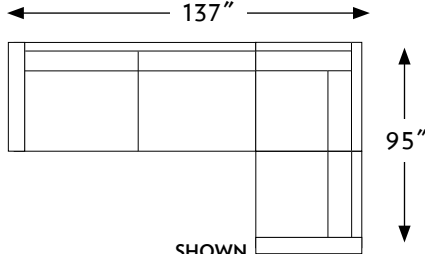

THE WIDE ARM BIG EASY

632 WIDE ARM BIG EASY 1:150 SCALE SHOWN

63234 LEFT ARM SOFA
63231 RIGHT ARM SM CORNER SOFA

  63209 CORNER CHAIR TOTAL W40" D40" H33" SEAT W24" D24" H19" ARMS --- --- 23"	 63210 CHAIR TOTAL W52" D40" H33" SEAT W32" D24" H19" ARMS --- --- 23"	 63211 RIGHT ARM CHAIR TOTAL W42" D40" H33" SEAT W32" D24" H19" ARMS --- --- 23"	 63212 LEFT ARM CHAIR TOTAL W42" D40" H33" SEAT W32" D24" H19" ARMS --- --- 23"	 63213 ARMLESS CHAIR TOTAL W32" D40" H33" SEAT W32" D24" H19" ARMS --- --- ---	 63220 LOVESEAT TOTAL W83" D40" H33" SEAT W63" D24" H19" ARMS --- --- 23"
  63221 R ARM LOVESEAT TOTAL W73" D40" H33" SEAT W63" D24" H19" ARMS --- --- 23"	 63222 L ARM LOVESEAT TOTAL W73" D40" H33" SEAT W63" D24" H19" ARMS --- --- 23"	 63223 ARMLESS LOVESEAT TOTAL W63" D40" H33" SEAT W63" D24" H19" ARMS --- --- ---	 63230 SOFA TOTAL W107" D40" H33" SEAT W87" D24" H19" ARMS --- --- 23"	 63231 R ARM SM CORNER SOFA TOTAL W95" D40" H33" SEAT W67" D24" H19" ARMS --- --- 25"	 63232 L ARM SM CORNER SOFA TOTAL W95" D40" H33" SEAT W67" D24" H19" ARMS --- --- 25"
  63233 RIGHT ARM SOFA TOTAL W97" D40" H33" SEAT W87" D24" H19" ARMS --- --- 25"	 63234 LEFT ARM SOFA TOTAL W97" D40" H33" SEAT W87" D24" H19" ARMS --- --- 25"	 63235 APARTMENT SOFA TOTAL W93" D40" H33" SEAT W73" D24" H19" ARMS --- --- 23"	 63236 R ARM APT SOFA TOTAL W83" D40" H33" SEAT W73" D24" H19" ARMS --- --- 23"	 63237 L ARM APT SOFA TOTAL W83" D40" H33" SEAT W73" D24" H19" ARMS --- --- 23"	 63238 ARMLESS APT SOFA TOTAL W73" D40" H33" SEAT W73" D24" H19" ARMS --- --- ---
  63239 ARMLESS CHAISE TOTAL W87" D40" H33" SEAT W87" D24" H19" ARMS --- --- ---	 63260 LARGE CHAISE TOTAL W64" D70" H33" SEAT W44" D53" H19" ARMS --- --- 23"	 63261 R ARM LARGE CHAISE TOTAL W54" D70" H33" SEAT W44" D53" H19" ARMS --- --- 23"	 63262 L ARM LARGE CHAISE TOTAL W54" D70" H33" SEAT W44" D53" H19" ARMS --- --- 23"	 63263 ARMLESS LARGE CHAISE TOTAL W44" D70" H33" SEAT W44" D53" H19" ARMS --- --- 23"	 63265 STANDARD CHAISE TOTAL W53" D65" H33" SEAT W33" D48" H19" ARMS --- --- 23"
  63266 R ARM STD CHAISE TOTAL W43" D65" H33" SEAT W33" D48" H19" ARMS --- --- 23"	 63267 L ARM STD CHAISE TOTAL W43" D65" H33" SEAT W33" D48" H19" ARMS --- --- 23"	 63268 ARMLESS STD CHAISE TOTAL W33" D65" H33" SEAT W33" D48" H19" ARMS --- --- ---	 63273 RIGHT ARM BUMPER TOTAL W62" D40" H35" SEAT W62" D24" H19" ARMS --- --- ---	 63274 LEFT ARM BUMPER TOTAL W62" D40" H35" SEAT W62" D24" H19" ARMS --- --- ---	 63280 LONG SOFA TOTAL W118" D40" H33" SEAT W98" D24" H19" ARMS --- --- 23"
  63281 R ARM LONG SOFA TOTAL W108" D40" H33" SEAT W98" D24" H19" ARMS --- --- 23"	 63282 L ARM LONG SOFA TOTAL W108" D40" H33" SEAT W98" D24" H19" ARMS --- --- 23"	 63283 ARMLESS LONG SOFA TOTAL W98" D40" H33" SEAT W98" D24" H19" ARMS --- --- ---	 63286 R ARM LG CORNER SOFA TOTAL W109" D40" H33" SEAT W83" D24" H19" ARMS --- --- 23"	 63287 L ARM LG CORNER SOFA TOTAL W109" D40" H33" SEAT W83" D24" H19" ARMS --- --- 23"