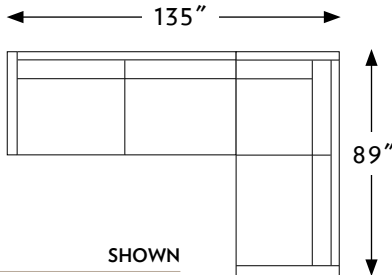

THE EXTRA DEEP BIG EASY

635 EXTRA DEEP BIG EASY | 1:150 SCALE SHOWN

63534 L ARM SOFA
63531 R ARM SM CORNER SOFA

63509	CORNER CHAIR
TOTAL	W44" D44" H35"
SEAT	W30" D28" H19"
ARMS	--- --- 23"

63510	CHAIR
TOTAL	W40" D44" H35"
SEAT	W32" D28" H19"
ARMS	--- --- 23"

63511	RIGHT ARM CHAIR
TOTAL	W36" D44" H35"
SEAT	W32" D28" H19"
ARMS	--- --- 23"

63512	LEFT ARM CHAIR
TOTAL	W36" D44" H35"
SEAT	W32" D28" H19"
ARMS	--- --- 23"

63513	ARMLESS CHAIR
TOTAL	W32" D44" H35"
SEAT	W32" D28" H19"
ARMS	--- --- ---

63520	LOVESEAT
TOTAL	W71" D44" H35"
SEAT	W63" D28" H19"
ARMS	--- --- 23"

63521	R ARM LOVESEAT
TOTAL	W67" D44" H35"
SEAT	W63" D28" H19"
ARMS	--- --- 23"

63522	L ARM LOVESEAT
TOTAL	W67" D44" H35"
SEAT	W63" D28" H19"
ARMS	--- --- 23"

63523	ARMLESS LOVESEAT
TOTAL	W63" D44" H35"
SEAT	W63" D28" H19"
ARMS	--- --- ---

63530	SOFA
TOTAL	W95" D44" H35"
SEAT	W87" D28" H19"
ARMS	--- --- 23"

63531	R ARM SM CORNER SOFA
TOTAL	W89" D44" H35"
SEAT	W78" D28" H19"
ARMS	--- --- 23"

63532	L ARM SM CORNER SOFA
TOTAL	W89" D44" H35"
SEAT	W78" D28" H19"
ARMS	--- --- 23"

63533	RIGHT ARM SOFA
TOTAL	W91" D44" H35"
SEAT	W87" D28" H19"
ARMS	--- --- 23"

63534	LEFT ARM SOFA
TOTAL	W91" D44" H35"
SEAT	W87" D28" H19"
ARMS	--- --- 23"

63535	APARTMENT SOFA
TOTAL	W81" D44" H35"
SEAT	W73" D28" H19"
ARMS	--- --- 23"

63536	R ARM APT SOFA
TOTAL	W77" D44" H35"
SEAT	W73" D28" H19"
ARMS	--- --- 23"

63537	L ARM APT SOFA
TOTAL	W77" D44" H35"
SEAT	W73" D28" H19"
ARMS	--- --- 23"

63538	ARMLESS APT SOFA
TOTAL	W73" D44" H35"
SEAT	W73" D28" H19"
ARMS	--- --- ---

63539	ARMLESS SOFA
TOTAL	W87" D44" H35"
SEAT	W87" D28" H19"
ARMS	--- --- ---

63560	LARGE CHAISE
TOTAL	W52" D70" H35"
SEAT	W44" D53" H19"
ARMS	--- --- 23"

63561	R ARM LARGE CHAISE
TOTAL	W48" D70" H35"
SEAT	W44" D53" H19"
ARMS	--- --- 23"

63562	L ARM LARGE CHAISE
TOTAL	W48" D70" H35"
SEAT	W44" D53" H19"
ARMS	--- --- 23"

63563	ARMLESS LARGE CHAISE
TOTAL	W44" D70" H35"
SEAT	W44" D53" H19"
ARMS	--- --- ---

63565	STANDARD CHAISE
TOTAL	W41" D65" H35"
SEAT	W33" D48" H19"
ARMS	--- --- 23"

63566	R ARM STD CHAISE
TOTAL	W37" D65" H35"
SEAT	W33" D48" H19"
ARMS	--- --- 23"

63567	L ARM STD CHAISE
TOTAL	W37" D65" H35"
SEAT	W33" D48" H19"
ARMS	--- --- 23"

63568	ARMLESS STD CHAISE
TOTAL	W33" D65" H35"
SEAT	W33" D48" H19"
ARMS	--- --- ---

63573	RIGHT ARM BUMPER
TOTAL	W62" D44" H35"
SEAT	W62" D28" H19"
ARMS	--- --- ---

63574	LEFT ARM BUMPER
TOTAL	W62" D44" H35"
SEAT	W62" D28" H19"
ARMS	--- --- ---

63580	LONG SOFA
TOTAL	W106" D44" H35"
SEAT	W98" D28" H19"
ARMS	--- --- 23"

63581	R ARM LONG SOFA
TOTAL	W102" D44" H35"
SEAT	W98" D28" H19"
ARMS	--- --- 23"

63582	L ARM LONG SOFA
TOTAL	W102" D44" H35"
SEAT	W98" D28" H19"
ARMS	--- --- 23"

63583	ARMLESS LONG SOFA
TOTAL	W98" D44" H35"
SEAT	W98" D28" H19"
ARMS	--- --- 23"

63586	R ARM LG CORNER SOFA
TOTAL	W103" D44" H35"
SEAT	W83" D28" H19"
ARMS	--- --- 23"

63587	L ARM LG CORNER SOFA
TOTAL	W103" D44" H35"
SEAT	W83" D28" H19"
ARMS	--- --- 23"