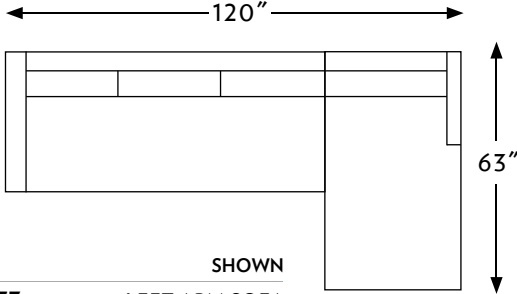

THE PROPER BENCH

546 PROPER BENCH | 1:150 SCALE SHOWN

54637 LEFT ARM SOFA
54661 RIGHT ARM CHAISE

54609 CORNER CHAIR TOTAL W37" D37" H32" SEAT W22" D22" H18" ARMS --- --- ---	54611 RIGHT ARM CHAIR TOTAL W32" D37" H32" SEAT W26" D22" H18" ARMS --- --- h28"	54612 LEFT ARM CHAIR TOTAL W32" D37" H32" SEAT W26" D22" H18" ARMS --- --- h28"	54613 ARMLESS CHAIR TOTAL W26" D37" H32" SEAT W26" D22" H18" ARMS --- --- ---	54620 LOVESEAT TOTAL W63" D37" H32" SEAT W52" D22" H18" ARMS --- --- h28"
54621 RIGHT ARM LOVESEAT TOTAL W58" D37" H32" SEAT W52" D22" H18" ARMS --- --- h28"	54622 LEFT ARM LOVESEAT TOTAL W58" D37" H32" SEAT W52" D22" H18" ARMS --- --- h28"	54623 ARMLESS LOVESEAT TOTAL W52" D37" H32" SEAT W52" D22" H18" ARMS --- --- ---	54630 SOFA TOTAL W90" D37" H32" SEAT W78" D22" H18" ARMS --- --- h28"	54631 R ARM CORNER SOFA TOTAL W94" D37" H32" SEAT W79" D22" H18" ARMS --- --- h28"
54632 L ARM CORNER SOFA TOTAL W94" D37" H32" SEAT W79" D22" H18" ARMS --- --- h28"	54633 ARMLESS SOFA TOTAL W78" D37" H32" SEAT W78" D22" H18" ARMS --- --- ---	54635 APARTMENT SOFA TOTAL W80" D37" H32" SEAT W68" D22" H18" ARMS --- --- h28"	54636 RIGHT ARM SOFA TOTAL W84" D37" H32" SEAT W78" D22" H18" ARMS --- --- h28"	54637 LEFT ARM SOFA TOTAL W84" D37" H32" SEAT W78" D22" H18" ARMS --- --- h28"
54660 CHAISE TOTAL W42" D63" H32" SEAT W30" D48" H18" ARMS --- --- h28"	54661 RIGHT ARM CHAISE TOTAL W36" D63" H32" SEAT W30" D48" H18" ARMS --- --- h28"	54662 LEFT ARM CHAISE TOTAL W36" D63" H32" SEAT W30" D48" H18" ARMS --- --- h28"	54663 ARMLESS CHAISE TOTAL W30" D63" H32" SEAT W30" D48" H18" ARMS --- --- ---	54671 RIGHT BUMPER TOTAL W38" D85" H32" SEAT W22" D70" H18" ARMS --- --- ---
54672 LEFT BUMPER TOTAL W38" D85" H32" SEAT W22" D70" H18" ARMS --- --- ---	54680 LARGE SOFA TOTAL W100" D37" H32" SEAT W88" D22" H18" ARMS --- --- h28"	54681 R ARM LARGE SOFA TOTAL W94" D37" H32" SEAT W88" D22" H18" ARMS --- --- h28"	54682 L ARM LARGE SOFA TOTAL W94" D37" H32" SEAT W88" D22" H18" ARMS --- --- h28"	54683 ARMLESS LARGE SOFA TOTAL W88" D37" H32" SEAT W88" D22" H18" ARMS --- --- h28"