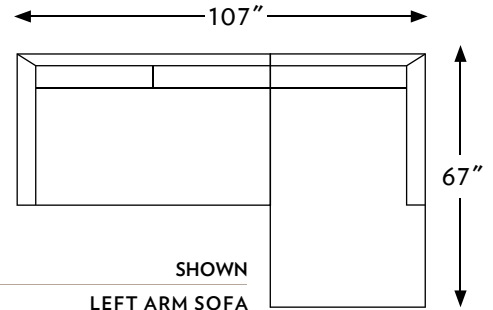

THE KORE-S

N·C MADE

FURNITURE · HAND-BUILT ·

CONFIGURATIONS		WIDTH	DEPTH	HEIGHT
79505	KORE-S OTTOMAN	28 IN.	28 IN.	17 IN.
79530	KORE-S SOFA	104 IN.	40 IN.	32 IN.
79535	KORE-S 89 INCH SOFA	89 IN.	40 IN.	32 IN.
79536	KORE-S RIGHT ARM SOFA	67 IN.	40 IN.	32 IN.
79537	KORE-S LEFT ARM SOFA	67 IN.	40 IN.	32 IN.
79561	KORE-S RIGHT ARM CHAISE	41 IN.	67 IN.	32 IN.
79562	KORE-S LEFT ARM CHAISE	41 IN.	67 IN.	32 IN.

THE KORE-S

79537 LEFT ARM SOFA
79561 RIGHT ARM CHAISE

795 KORE-S | 1:50 SCALE SHOWN

79505 | KORE-S OTTOMAN
TOTAL | W28" D28" H17"
SEAT | W" D" H"
ARMS | --- --- ---

79530 | KORE-S SOFA
TOTAL | W104" D40" H32"
SEAT | W85" D23" H17"
ARMS | --- --- H27"

79535 | KORE-S 89 INCH SOFA
TOTAL | W89" D40" H32"
SEAT | W85" D23" H17"
ARMS | --- --- H27"

79536 | KORE-S R ARM SOFA
TOTAL | W67" D40" H32"
SEAT | W57" D23" H17"
ARMS | --- --- H26"

79537 | KORE-S L ARM SOFA
TOTAL | W67" D40" H32"
SEAT | W57" D23" H17"
ARMS | --- --- H26"

79561 | KORE-S R ARM CHAISE
TOTAL | W41" D67" H32"
SEAT | W30" D51" H17"
ARMS | --- --- H27"

79562 | KORE-S L ARM CHAISE
TOTAL | W41" D67" H32"
SEAT | W30" D51" H17"
ARMS | --- --- H27"