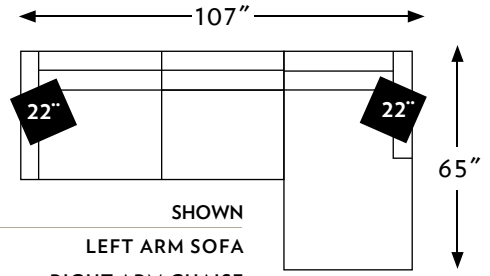

THE GRACE

N·C MADE

FURNITURE · HAND-BUILT

CONFIGURATIONS		WIDTH	DEPTH	HEIGHT
49005	GRACE OTTOMAN	32 IN.	23 IN.	18 IN.
49009	GRACE CORNER CHAIR	40 IN.	40 IN.	37 IN.
49010	GRACE CHAIR AND HALF	45 IN.	40 IN.	37 IN.
49013	GRACE ARMLESS CHAIR	30 IN.	40 IN.	37 IN.
49030	GRACE SOFA	87 IN.	40 IN.	37 IN.
49031	GRACE RIGHT ARM CORNER SOFA	107 IN.	40 IN.	37 IN.
49032	GRACE LEFT ARM CORNER SOFA	107 IN.	40 IN.	37 IN.
49033	GRACE ARMLESS SOFA 3 SEATS	90 IN.	40 IN.	37 IN.
49036	GRACE RIGHT ARM SOFA	67 IN.	40 IN.	37 IN.
49037	GRACE LEFT ARM SOFA	67 IN.	40 IN.	37 IN.
49038	GRACE ARMLESS SOFA 2 SEATS	60 IN.	40 IN.	37 IN.
49061	GRACE RIGHT ARM CHAISE	40 IN.	65 IN.	37 IN.
49062	GRACE LEFT ARM CHAISE	40 IN.	65 IN.	37 IN.

THE GRACE

49037 SHOWN LEFT ARM SOFA
49061 RIGHT ARM CHAISE

490 GRACE 1:50 SCALE SHOWN

	49005 GRACE OTTOMAN TOTAL W32" D23" H18" SEAT --- --- --- ARMS --- --- ---		49009 CORNER CHAIR TOTAL W40" D40" H37" SEAT W24" D24" H19" ARMS --- --- ---		49010 CHAIR AND HALF TOTAL W45" D40" H37" SEAT W30" D24" H19" ARMS --- --- H26"		49013 ARMLESS CHAIR TOTAL W30" D40" H37" SEAT W30" D24" H19" ARMS --- --- ---
	49033 ARMLESS SOFA 3 SEATS TOTAL W90" D40" H37" SEAT W90" D24" H19" ARMS --- --- ---		49031 R. ARM CORNER SOFA TOTAL W107" D40" H37" SEAT W83" D24" H19" ARMS --- --- H26"		49032 L. ARM CORNER SOFA TOTAL W107" D40" H37" SEAT W83" D24" H19" ARMS --- --- H26"		
	49030 GRACE SOFA TOTAL W87" D40" H37" SEAT W72" D24" H19" ARMS --- --- H26"		49038 ARMLESS SOFA 2 SEATS TOTAL W60" D40" H37" SEAT W60" D24" H19" ARMS --- --- ---		49036 RIGHT ARM SOFA TOTAL W67" D40" H37" SEAT W60" D24" H19" ARMS --- --- H26"		49037 LEFT ARM SOFA TOTAL W67" D40" H37" SEAT W60" D24" H19" ARMS --- --- H26"
	49061 RIGHT ARM CHAISE TOTAL W40" D65" H37" SEAT W32" D50" H19" ARMS --- --- H26"				49062 LEFT ARM CHAISE TOTAL W40" D65" H37" SEAT W32" D50" H19" ARMS --- --- H26"		